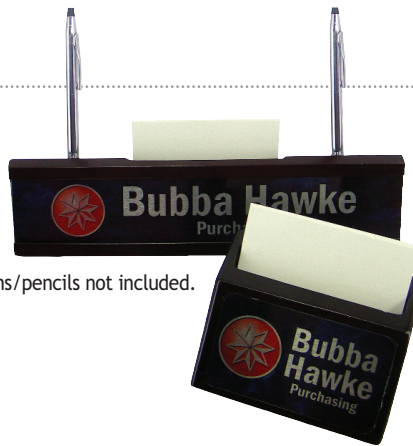

Office Gifts

Magnetic Memo Clips Add a logo or photo to personalize these useful and sturdy silver tone memo clips. Inserts sold separately.

- | | |
|---------|------------------------------------|
| P22 | Magnetic Memo Clip. |
| DS003W | 1.125" Round Insert, White. |
| DS003SS | 1.125" Round Insert, Satin Silver. |
| DS003SG | 1.125" Round Insert, Satin Gold. |

Ceramic Pen Holders provide the same great imaging possibilities as our mugs, but without a handle!

- | | |
|------|---------------------|
| PH11 | Ceramic Pen Holder. |
|------|---------------------|

Pewter Card Holders are classically styled business card holders that feature a decorative detail frame with 24mm aluminum insert.

Pens/pencils not included.

Wood Desk Accessories make a statement of distinction and style. Desk plate includes two holes for pens/pencils and a slot for business cards. Card holder holds up to fifty 2"x3.5" business cards.